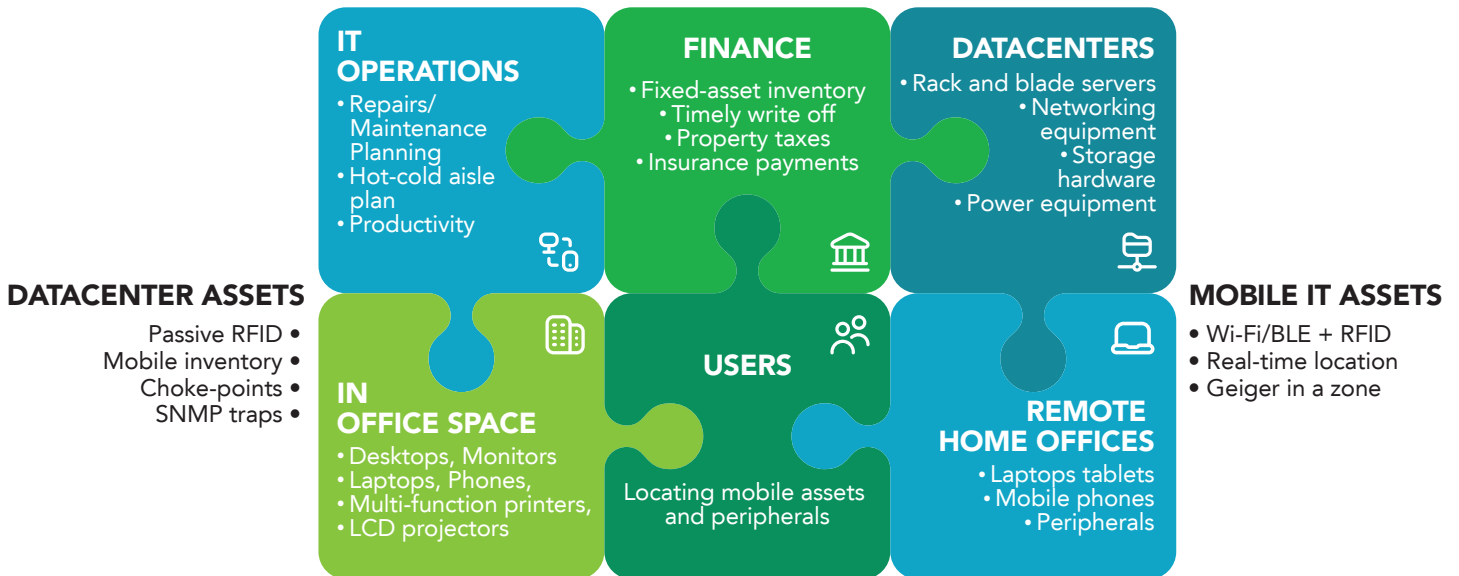

www.inthing.io

Call: +1(888)518-8710

Inthing Ecosystem:

Micro/ Macro Asset Tracking:

NON-NETWORKED ASSETS

Passive RFID • Mobile inventory • Handheld Geiger

NETWORKED ASSETS

ISNMP + UHF RFID • Geiger in a zone

Road Map:

- 100% Accurate Inventory
98.5% Productivity Improvement
- Risk-free change management
Achieve reporting accuracy
- Alert unauthorised movements
Protect critical assets
- Locate critical assets instantly
Prevent movement violation