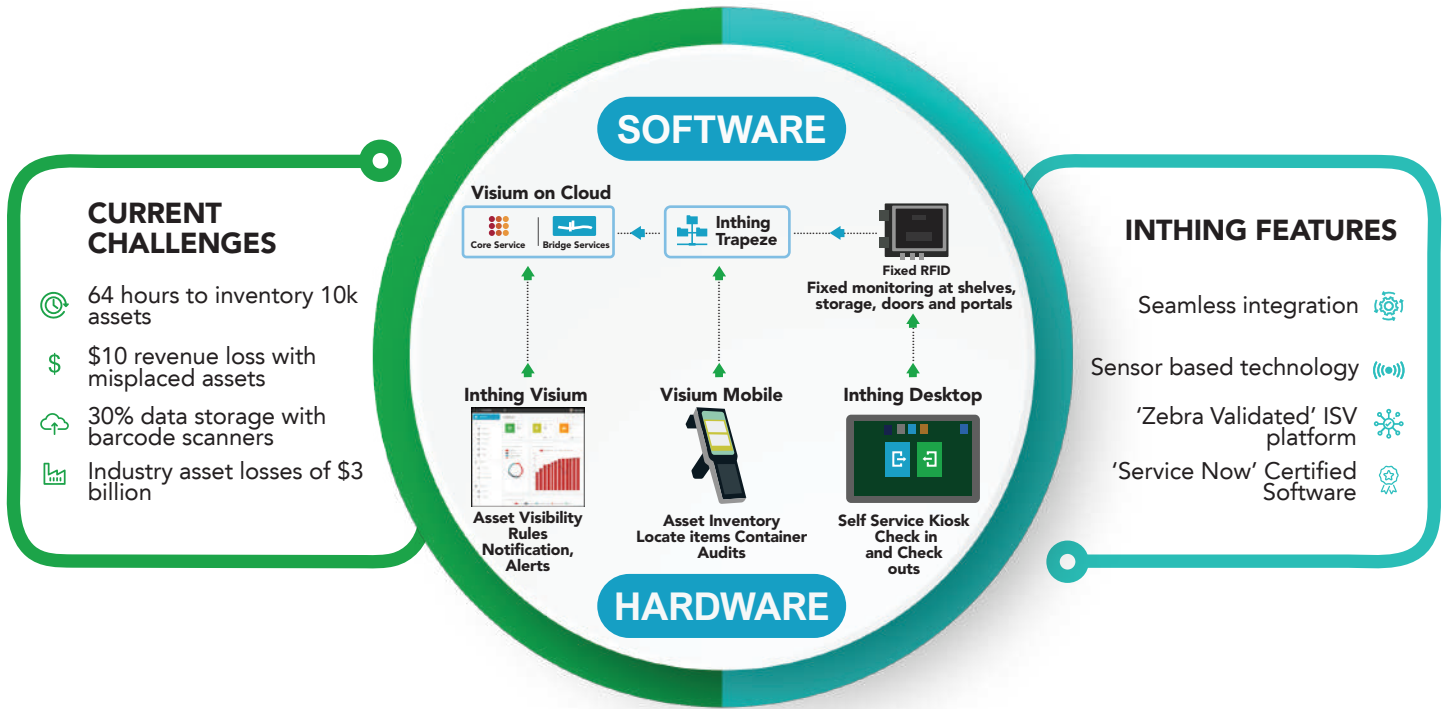

9.58
Seconds

*In the time it takes to become the **World's Fastest Human**, we'll find your missing warehouse assets for you.*

Work With Intelligence

**Tracking your products at \$1
per asset per year.**

www.inthing.io

Call: +1(888)518-8710

Inthing Ecosystem:

Micro/ Macro Asset Tracking:

NON-NETWORKED ASSETS

Passive RFID • Mobile inventory • Handheld Geiger

NETWORKED ASSETS

ISNMP + UHF RFID • Geiger in a zone

Road Map:

- 100% Accurate Inventory
98.5% Productivity Improvement
- Risk-free change management
Achieve reporting accuracy
- Alert unauthorised movements
Protect critical assets
- Locate critical assets instantly
Prevent movement violation