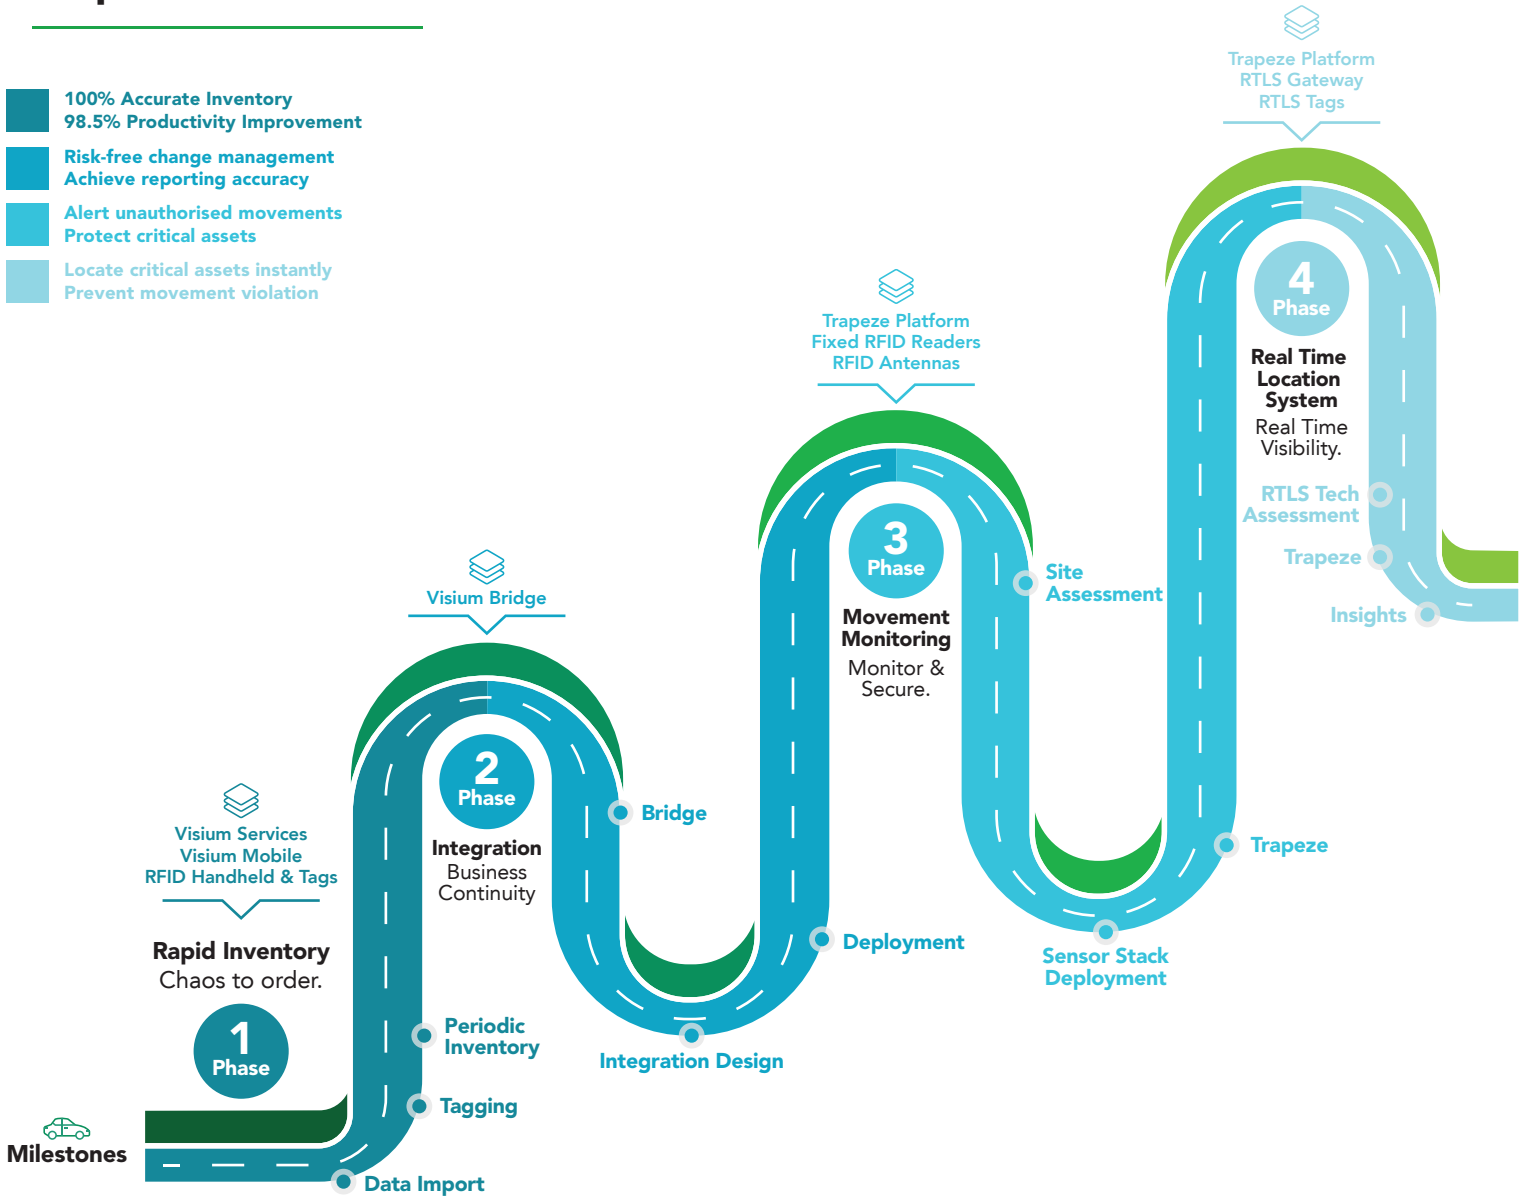

www.inthing.io

Call: +1(888)518-8710

Inthing Ecosystem:

Micro/ Macro Asset Tracking:

NON-NETWORKED ASSETS

Passive RFID • Mobile inventory • Handheld Geiger

NETWORKED ASSETS

ISNMP + UHF RFID • Geiger in a zone

Road Map:

- 100% Accurate Inventory
98.5% Productivity Improvement
- Risk-free change management
Achieve reporting accuracy
- Alert unauthorised movements
Protect critical assets
- Locate critical assets instantly
Prevent movement violation